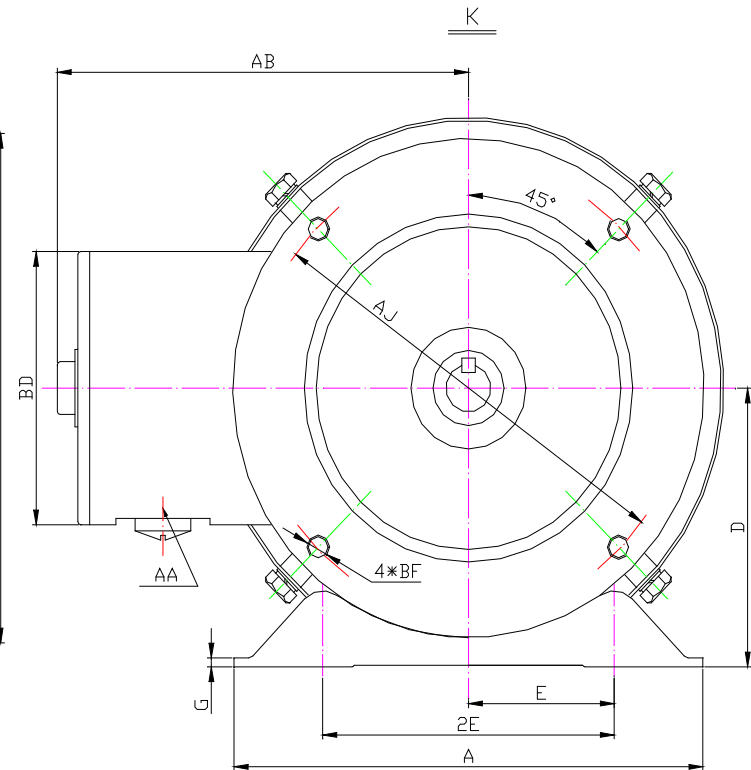

Orientation

										HP	RPM	Frame	WGT lb	MQSP / MPSP-204
A	B	C	D	G	H	E	2E	2F1	2F2	2	1800	56HC	51,0	Stainless Steel 304, IP66
6.50"	6.50"	13.75"	3.50"	0.118"	1.22 * 0.34"	2.44"	4.88"	3.00"	5.00"					
P	AK	AJ	AH	AG	BA	BB	BC	BF						
6.50"	4.50"	5.875"	2.06"	11.69"	2.75"	0.16"	-0.19"	4 * 3/8-16"						
U	R	S	ES	NW	AA	AB	BD	BV	DE Brg	ODE Brg				
0.625"	0.517"	0.188"	1.41"	1.88"	1/2" NPT	5.55"	3.45"	6.95"	6205	6205	Revised: Oct. 2018			