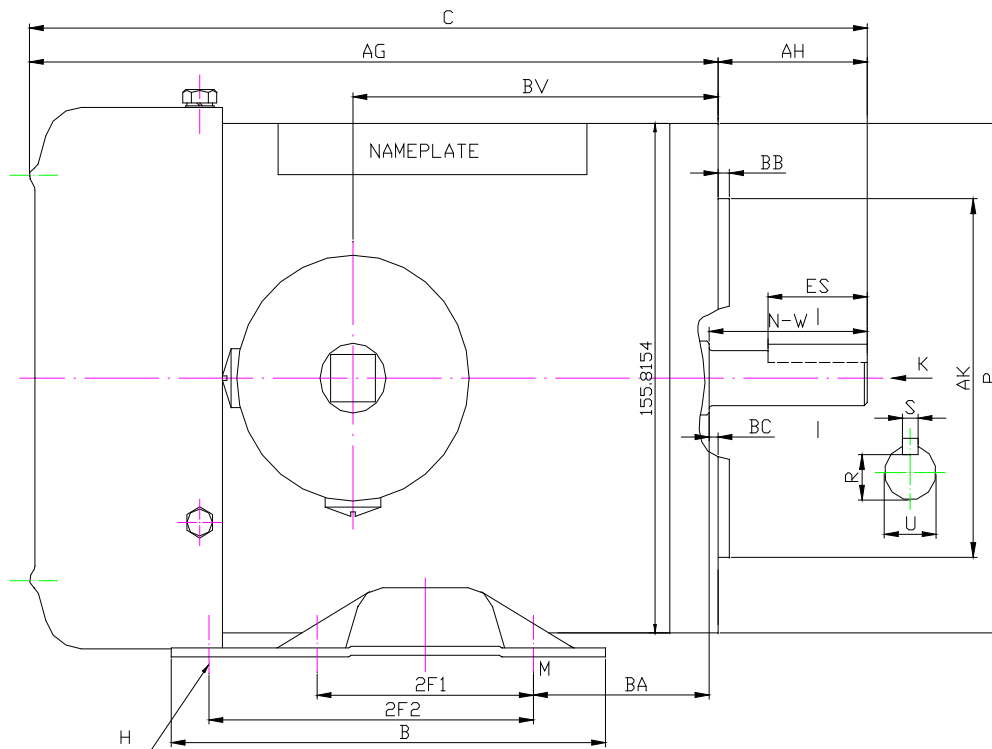

Orientation

										HP	RPM	Frame	WGT lb	MQSP / MPSP-204
A	B	C	D	G	H	E	2E	2F1	2F2	2	1800	56HC	51,0	Stainless Steel 304, IP66
6.50"	6.50"	13.75"	3.50"	0.118"	1.22 * 0.34"	2.44"	4.88"	3.00"	5.00"					
P	AK	AJ	AH	AG	BA	BB	BC	BF						
6.50"	4.50"	5.875"	2.06"	11.69"	2.75"	0.16"	-0.19"	4 * 3/8-16"						
U	R	S	ES	NW	AA	AB	BD	BV	DE Brg	ODE Brg				
0.625"	0.517"	0.188"	1.41"	1.88"	1/2" NPT	5.55"	3.45"	6.95"	6205	6205	Revised: Oct. 2018			